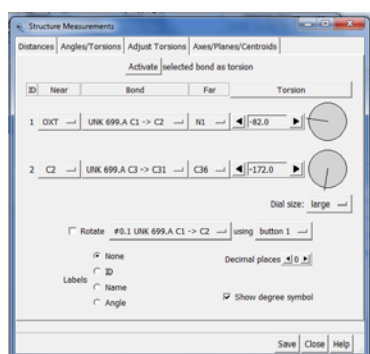

Starts like this...

It looks like this, after running....

movie crossfade frames 100  
 bond #0.1:699.a@h32 #0.1:80.a@oh